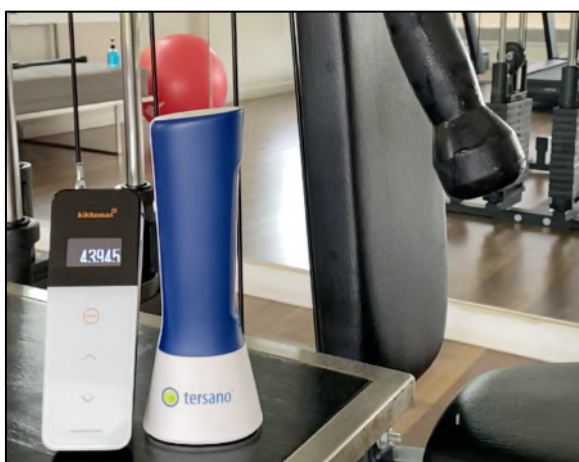

# Tersano iClean Mini Swab Test Gym Equipment

Treadmill Start Button – 9111 RLU before SAO

Treadmill Start Button – 1003 RLU after SAO

Bench Press Handles – 43,945 RLU before SAO

Bench Press Handles – 1,289 RLU after SAO

Bench Press Seat – 4438 RLU before SAO

Bench Press Seat – 1357 RLU after SAO